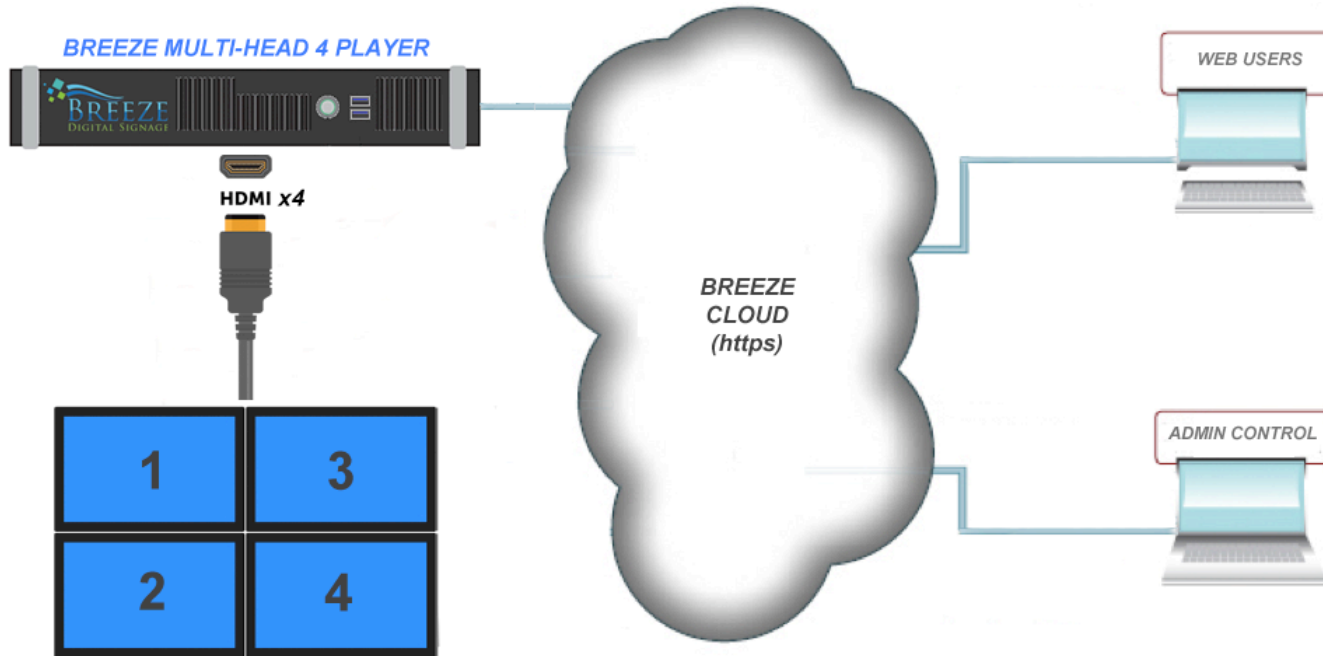

BUILT-IN VIDEO WALL SOFTWARE SUPPORTS MULTIPLE DISPLAY CONFIGURATIONS

2 x 2
portrait

4 x 1

1 x 4

2 x 2
landscape