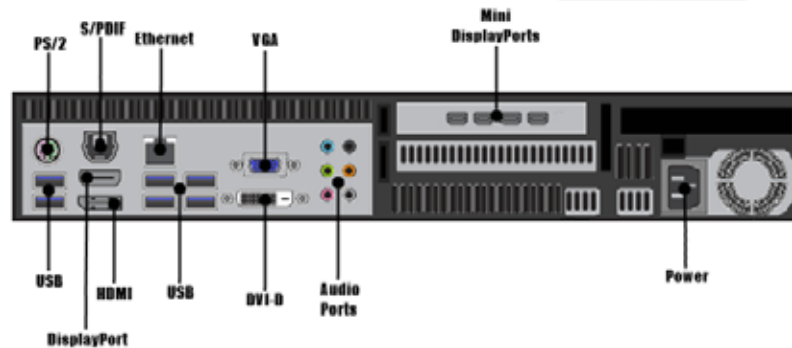

Breeze Multi-Head 4 makes managing video walls a snap, too. Simply login to the Breeze Editor via the Internet and control your multi-monitor signage from anywhere, anytime. You can forget about time-consuming software updates, costly server maintenance, troublesome downtime, endless upgrades, IT configuration hassles, security concerns and clunky UI software. We engineered the Breeze Digital Signage system to meet all of your needs, from single to multi-screen digital sign networks.

Product Questions?

Call 800-331-2019 (press #4)

Email: Sales@KeywestTechnology.com

BUILT-IN VIDEO WALL SOFTWARE SUPPORTS MULTIPLE DISPLAY CONFIGURATIONS

2 x 2
portrait

4 x 1

1 x 4

2 x 2
landscape

BRZ-MP+4 player specifications

MECHANICAL

DIMENSIONS: 1.5 RU Chassis with Rack Handles

2.75 (H) x 14.25 (D) x 19.0 (W) inches
(70 x 362 x 483 mm)

WEIGHT (actual): 12 lbs. (5.4kg)

VIDEO / AUDIO SPECIFICATIONS

- (4x) Mini DisplayPort with HDMI Adapter

(Note: The four (4) Mini DisplayPort with HDMI Adapter is exclusively used for video wall LCDs. All other video ports are not used except during player setup)

- (1x) Stereo Audio I/O, 3.5mm